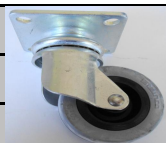

SERIES 160 / 161

8.1mm Bolt Hole / Black Nylon Wheel / Unbraked / Plain Bearing

Code	Diameter	Height	Capacity
1.DCN.B21	50mm	70mm	40kg

8.1mm Bolt Hole / Black Nylon Wheel / Braked / Plain Bearing

Code	Diameter	Height	Capacity
2.DKN.B21	50mm	70mm	40kg
Wheel Brake Only			

8.1mm Bolt Hole / Grey Rubber Tyre / Unbraked / Plain Bearing

Code	Diameter	Height	Capacity
1.DCN.C40	50mm	70mm	40kg

8.1mm Bolt Hole / Grey Rubber Tyre / Braked / Plain Bearing

Code	Diameter	Height	Capacity
2.DKN.C40	50mm	70mm	40kg
Wheel Brake Only			

Plate Swivel / Grey Rubber Tyre / Unbraked / Plain Bearing

Code	Diameter	Height	Capacity
1.DC8.C40	50mm	76mm	40kg
Top Plate - 55mm x 55mm Hole Centres 40mm x 40mm Bolt M6			

Plate Swivel / Grey Rubber Tyre / Braked / Plain Bearing

Code	Diameter	Height	Capacity
2.DK1.C40	50mm	76mm	40kg
Top Plate - 55mm x 55mm Hole Centres 40mm x 40mm Bolt M6			