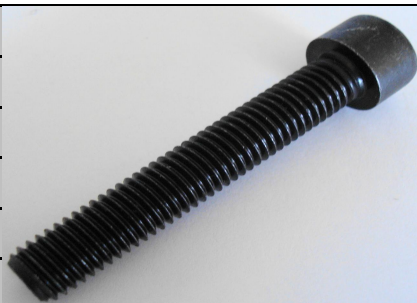

Plastic Expanders

Round Expander

Code	Dimensions
V.Y55	18-20mm ID round
V.Y60	21-23mm ID round
V.Y65	24-27mm ID round
V.Y70	28-31mm ID round

Square Expander

Code	Dimensions
V.Y80	18-20mm ID square
V.Y85	21-23mm ID square
V.Y90	24-27mm ID square
V.Y95	28-31mm ID square

Bolt

Code	
E.K68	M10x60