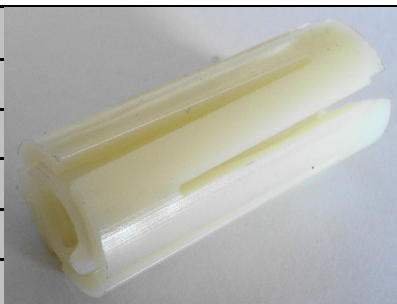

## Plastic Expanders

### Round Expander

Code	Dimensions
V.Y55	18-20mm ID round
V.Y60	21-23mm ID round
V.Y65	24-27mm ID round
V.Y70	28-31mm ID round

### Square Expander

Code	Dimensions
V.Y80	18-20mm ID square
V.Y85	21-23mm ID square
V.Y90	24-27mm ID square
V.Y95	28-31mm ID square